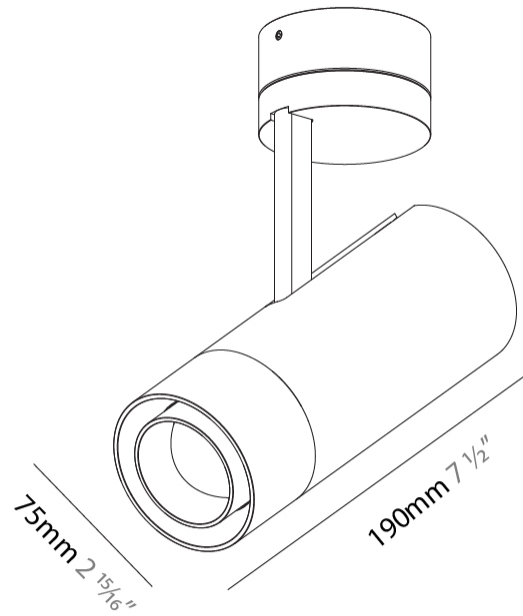

GENERAL

Series: Imagine
 Subseries: Imagine Flex
 Brand: Prolicht
 Division: Architectural
 Mounting Type: Surface
 Mounting Location: Ceiling
 Subcategory: Spots

PHYSICAL

Shape: Cylinder
 Diameter (mm): 75
 Diameter (in): 2 ¹⁵/₁₆
 Height (mm): 190
 Height (in): 7 ¹/₂
 Max. Overall Height (mm): 235
 Max. Overall Height (in): 9 ¹/₄
 Light Distribution: Adjustable / Direct
 Weight (kg): 0.919
 Weight (lbs): 2.02
 Fixture Finish: SSR / BKV / CWI / CRY / HAB / UFT / ITA / RUA / FTG / MYG / LOD / PUS / FRO / FUP / KIA / POP / BLS / SPG / MEY / GOH / GUM / CHC / COM / ABZ / JAG / OBR / MOS / ROR
 Fixture Material: Aluminum Die Cast

OPTICAL

Reflector°: 14° to 48°
 Adjustability: Rotational 350°; Tilt 90°

RATINGS AND CERTIFICATIONS

Certified By: Certified for North American Standards
 IP rating: IP20

A3D105-

PROJECT

TYPE

SPECIFIER