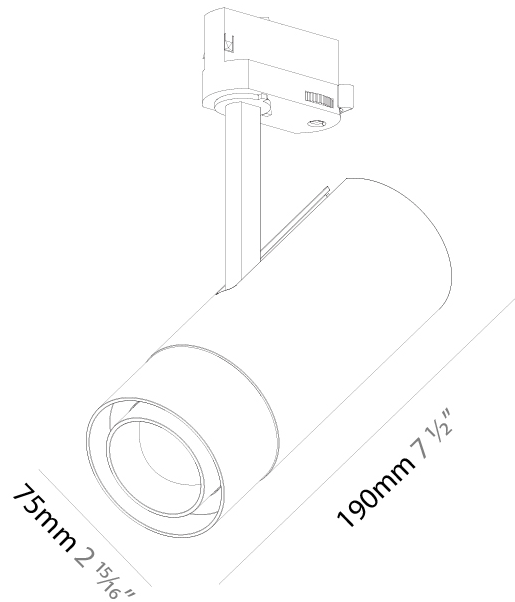

GENERAL

Series: Imagine
 Subseries: Imagine Flex
 Brand: Prolicht
 Division: Architectural
 Mounting Type: Surface
 Mounting Location: Ceiling
 Subcategory: Spots

PHYSICAL

Shape: Cylinder
 Diameter (mm): 75
 Diameter (in): 2 ¹⁵/₁₆
 Height (mm): 190
 Height (in): 7 ¹/₂
 Max. Overall Height (mm): 235
 Max. Overall Height (in): 9 ¹/₄
 Light Distribution: Adjustable / Direct
 Weight (kg): 0.919
 Weight (lbs): 2.02
 Fixture Finish: SSR / BKV / CWI / CRY / HAB / UFT / ITA / RUA / FTG / MYG / LOD / PUS / FRO / FUP / KIA / POP / BLS / SPG / MEY / GOH / GUM / CHC / COM / ABZ / JAG / OBR / MOS / ROR
 Fixture Material: Aluminum Die Cast

GENERAL

Series: Imagine
 Subseries: Imagine Flex
 Brand: Prolicht
 Division: Architectural
 Mounting Type: Track
 Mounting Location: Ceiling
 Subcategory: Spots

PHYSICAL

Shape: Cylinder
 Diameter (mm): 75
 Diameter (in): 2 ¹⁵/₁₆
 Height (mm): 190
 Height (in): 7 ¹/₂
 Max. Overall Height (mm): 210
 Max. Overall Height (in): 8 ¹/₄
 Light Distribution: Adjustable / Direct
 Weight (kg): 0.702
 Weight (lbs): 1.54
 Fixture Finish: SSR / BKV / CWI / CRY / HAB / UFT / ITA / RUA / FTG / MYG / LOD / PUS / FRO / FUP / KIA / POP / BLS / SPG / MEY / GOH / GUM / CHC / COM / ABZ / JAG / OBR / MOS / ROR
 Holder Finish: BLK / WHI / SIL
 Fixture Material: Aluminum Die Cast

OPTICAL

Reflector°: 14° to 48°
 Adjustability: Rotational 350°; Tilt 90°

RATINGS AND CERTIFICATIONS

Certified By: Certified for North American Standards
 IP rating: IP20

A3T110-

PROJECT

TYPE

SPECIFIER