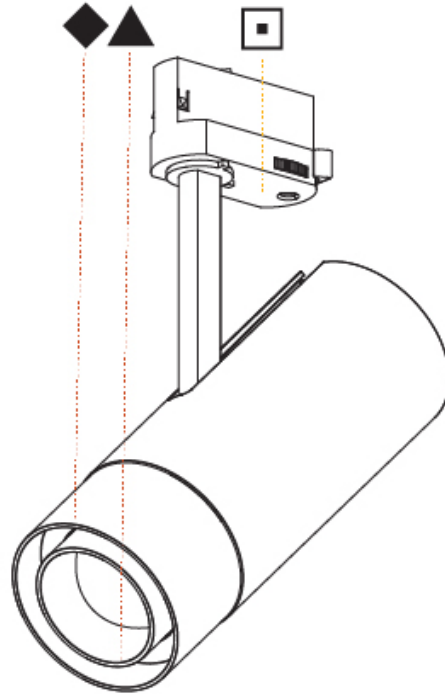

A3T110-

PROJECT

TYPE

SPECIFIER

QUANTITY

DATE

A